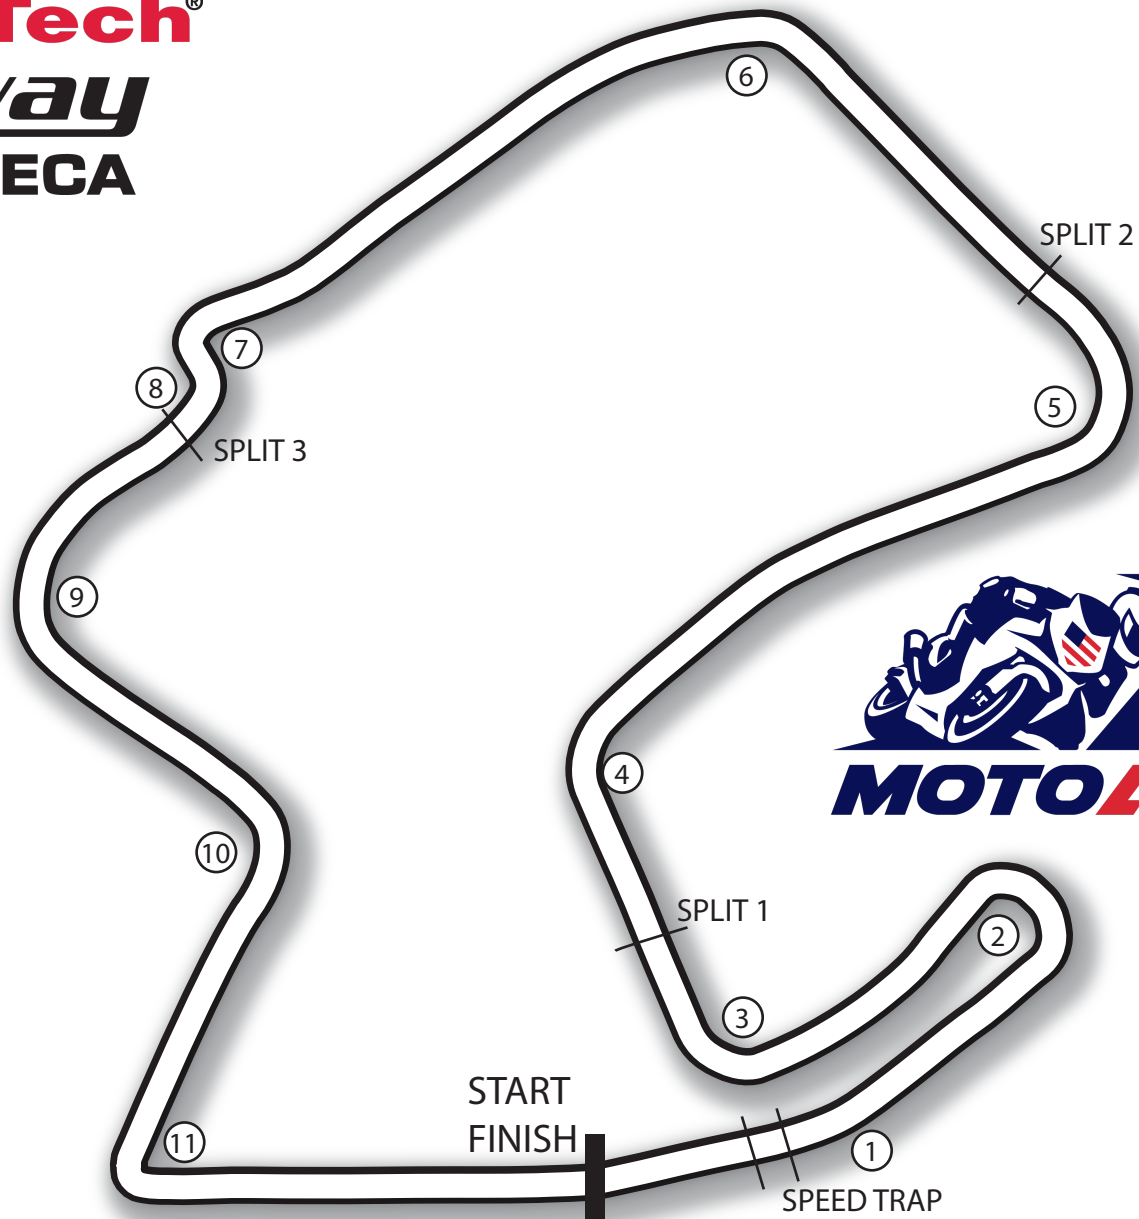

WeatherTech[®]
Raceway
LAGUNA SECA

Course Length:
2.238mi (3.6 km)
Coordinates:
36°35'11"N 121°45'23"W

Pole:
Riders Right
Direction:
Counter Clockwise

11 Turns
Longest Straight:
1126'